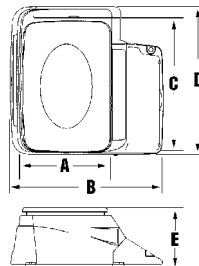

LABEL WIDTH:

1.5" - 2.52" (38 mm - 64 mm)

LABEL LENGTH:

1.18" - 3.35" (30 mm - 85 mm)

LABEL BACKING PAPER WIDTH:

Up to 2.64" (up to 67 mm)

PRINTING SPEED:

3.15" per second (80 mm per second)

LABEL ROLL DIMENSIONS:

Inside diameter: 1.57" (40 mm)
Outside diameter: 3.94" (100 mm)

COMMUNICATIONS:

RS-232 (for AstraLink PLU editor)
Scale data copy function
Windows® 95, 98 NT, and XP

KEYBOARD:

64 keys (88 presets using Mode key)

MEMORY CAPACITY:

256K, 2000 PLUs (30 characters per PLU)

APPROVALS:

NTEP-Certified CC# 00-107, UL listed

WARRANTY:

One-year limited warranty

DIMENSIONS

A: 9.2" (234 mm) D: 15.7" (400 mm)
B: 16.3" (414 mm) E: 6.5" (165 mm)
C: 14.1" (358 mm)

DIMENSIONS

B: 9.2" (234mm) G: 3.1" (80mm)
C: 16.3" (415mm) H: 18.3" (465mm)
D: 14.0" (356mm) I: 6.9" (176mm)
F: 12.2" (310mm) J: 15.7" (400mm)

ASTRALINK PLU EDITING SOFTWARE AVAILABLE

PLU Search Screen

PLU Entry Screen