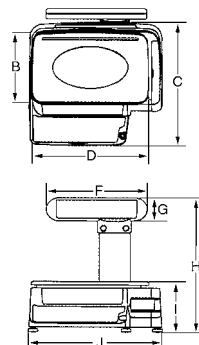

LABEL WIDTH:

1.5" - 2.52" (38 mm - 64 mm)

LABEL LENGTH:

1.18" - 3.35" (30 mm - 85 mm)

LABEL BACKING PAPER WIDTH:

Up to 2.64" (up to 67 mm)

PRINTING SPEED:

3.15" per second (80 mm per second)

LABEL ROLL DIMENSIONS:

Inside diameter: 1.57" (40 mm)
Outside diameter: 3.94" (100 mm)

COMMUNICATIONS:

RS-232 (for AstraLink PLU editor)
Scale data copy function
Windows® 95, 98 NT, and XP

KEYBOARD:

64 keys (88 presets using Mode key)

MEMORY CAPACITY:

256K, 2000 PLUs (30 characters per PLU)

APPROVALS:

NTEP-Certified CC# 00-107, UL listed

WARRANTY:

One-year limited warranty

DIMENSIONS

A: 9.2" (234 mm) D: 15.7" (400 mm)
B: 16.3" (414 mm) E: 6.5" (165 mm)
C: 14.1" (358 mm)

DIMENSIONS

B: 9.2" (234mm) G: 3.1" (80mm)
C: 16.3" (415mm) H: 18.3" (465mm)
D: 14.0" (356mm) I: 6.9" (176mm)
F: 12.2" (310mm) J: 15.7" (400mm)

ASTRALINK PLU EDITING SOFTWARE AVAILABLE

PLU Search Screen

PLU Entry Screen